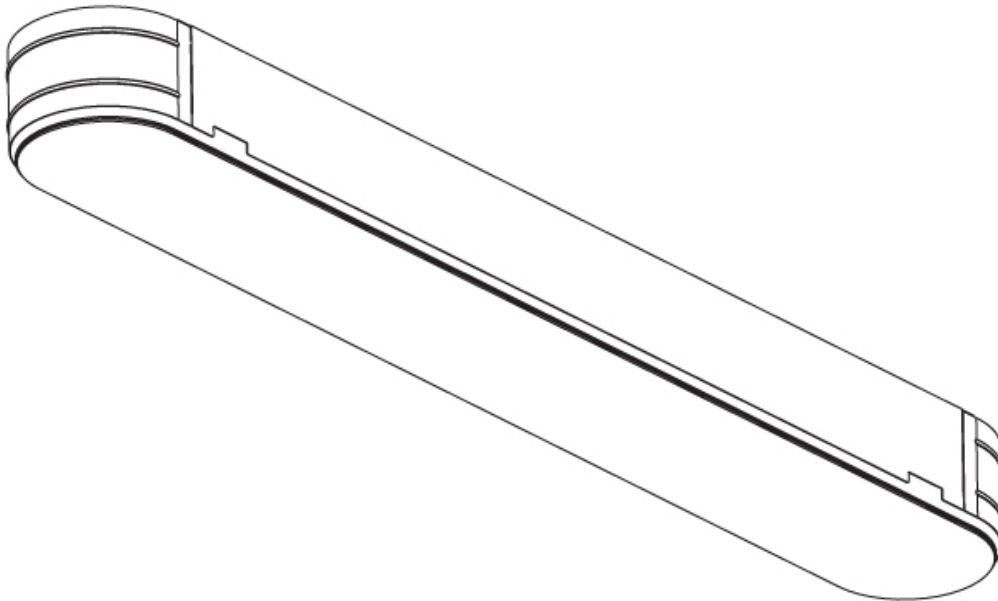

SMOOTHLINE TRIMLESS

A37520-

PROJECT

TYPE

SPECIFIER

QUANTITY

DATE

SMOOTHY COLOR FINISH CHART