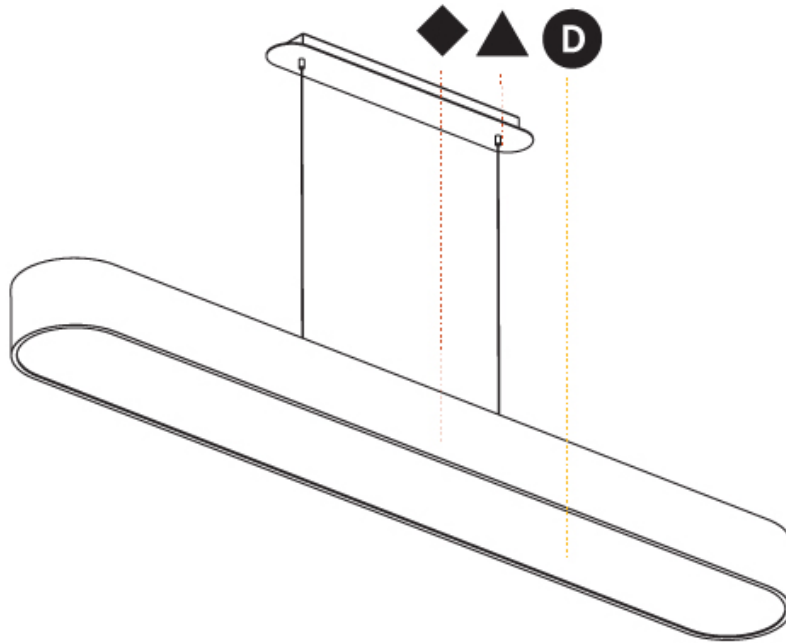

SMOOTHLINE SUSPENSION

A30275-

PROJECT

TYPE

SPECIFIER

QUANTITY

DATE

A