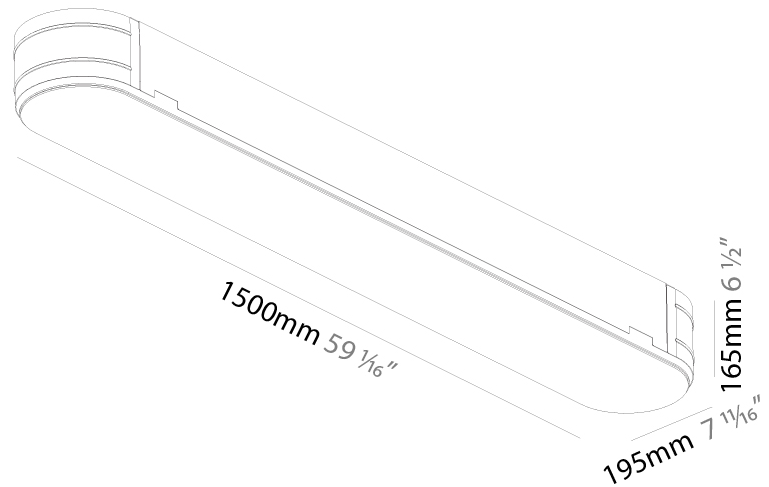

GENERAL

Series: Smoothy
 Subseries: Smoothline
 Brand: Prolicht
 Division: Architectural
 Mounting Type: Suspension
 Mounting Location: Ceiling
 Subcategory: Profile

PHYSICAL

Shape: Oblong
 Length (mm): 1530
 Length (in): 60 1/4
 Width (mm): 200
 Width (in): 7 7/8
 Height (mm): 120
 Height (in): 4 3/4
 Max. Overall Height (mm): 2120
 Max. Overall Height (in): 82 1/2
 Light Distribution: Direct
 Weight (kg): 10.765
 Weight (lbs): 23.73
 Diffuser: PMMA - Opal or Micro-Prism
 Fixture Finish: SSR / BKV / CWI / CRY / HAB / UFT / ITA / RUA / FTG / MYG / LOD / PUS / FRO / FUP / KIA / POP / BLS / SPG / MEY / GOH / GUM / CHC / COM / ABZ / JAG / OBR / MOS / ROR
 Fixture Material: Extruded Aluminum / Steel
 Cable Details: 2000mm / 78 3/4"

GENERAL

Series: Smoothy
Subseries: Smoothline
Brand: Prolicht
Division: Architectural
Mounting Type: Trimless
Mounting Location: Ceiling
Subcategory: Ambient

PHYSICAL

Shape: Oval
Length (mm): 1500
Length (in): 59 1/16
Width (mm): 195
Width (in): 7 11/16
Depth (mm): 165
Depth (in): 6 1/2
Ceiling Thickness (mm): 10 / 12.5 / 15 / 25 / 30
Ceiling Thickness (in): 3/8 or 1/2 or 9/16 or 1 or 1 3/16
Min. Recessing Depth (mm): 180
Min. Recessing Depth (in): 7 1/16
Light Distribution: Direct
Weight (kg): 9.4
Weight (lbs): 20.68
Diffuser: PMMA - Opal
Fixture Material: Extruded Aluminum / Steel
Cut-out Measurements: 1535mm / 60 7/16" x 230mm / 9 1/16"
Upon Request: Unique Sizes Unique Ceiling Thickness Unique Mounting Depth Spot Inserts

OPTICAL

RATINGS AND CERTIFICATIONS

Certified By: Certified for North American Standards
IP rating: IP20

PROJECT
TYPE
SPECIFIER
QUANTITY
DATE

1535mm x 230mm
60 7/16" x 9 1/16"

10 | 12 1/2 | 15 | 25 | 30mm
3/8" | 1/2" | 9/16" | 1" | 1 3/16"